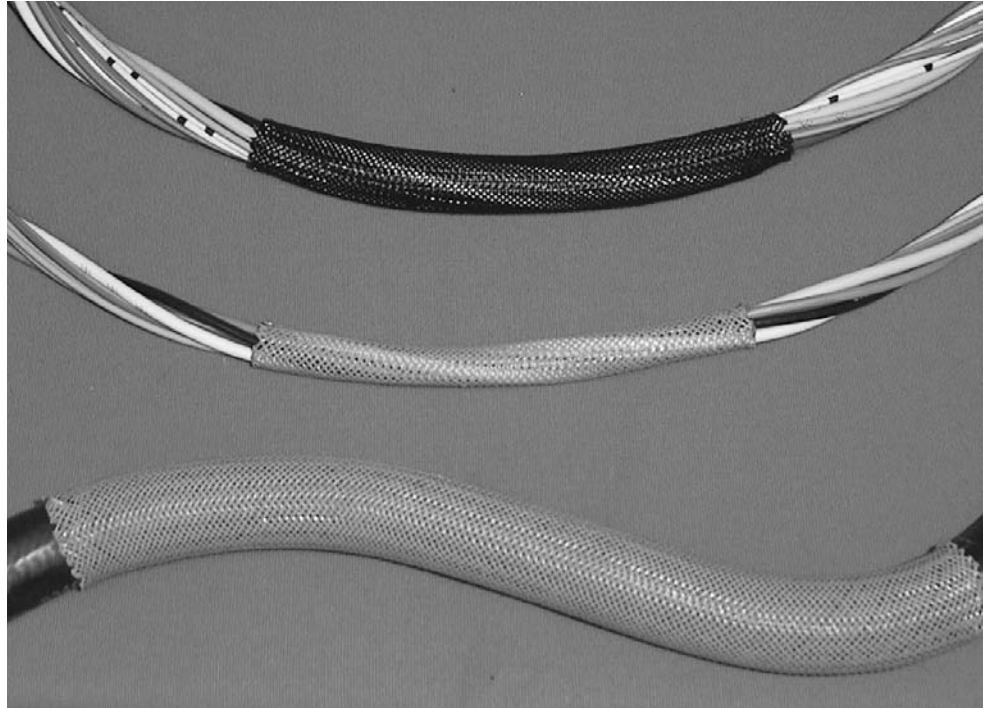

Versaflex

**Expandable, Braided,
Polyester Sleeving**

Product Facts

- Excellent abrasion and cut-through resistance
- Lightweight
- Flexible (even at low temperatures)
- Fungus proof
- Not affected by most chemical and solvents, non-hygroscopic
- Versaflex-FR sleeving meets UL VW-1 and is self-extinguishing
- Wide range of sizes available
- RoHS compliant

Applications

Versaflex sleeving is suited for the mechanical protection of wire harnesses, hoses, and all other applications where exceptional flexibility combined with superior abrasion/cut resistance is required. It also serves as an economical

means for wire bundling that will not trap heat or moisture; expanding easily to fit over irregular shapes, then contracting to conform and grip. To prevent fraying, these products should be cut to length using a hot knife.

Ordering Information

Color	Standard	Versaflex (metric) : Black (-0) Grey (-8) Versaflex (imperial) : Black (-0) Versaflex-FR : Black with a white X tracer (-09)
Standard packaging	On spools.	
Ordering description	Specify product name, size and color (for example, VERSAFLEX-FR-1/4-09-SP)	